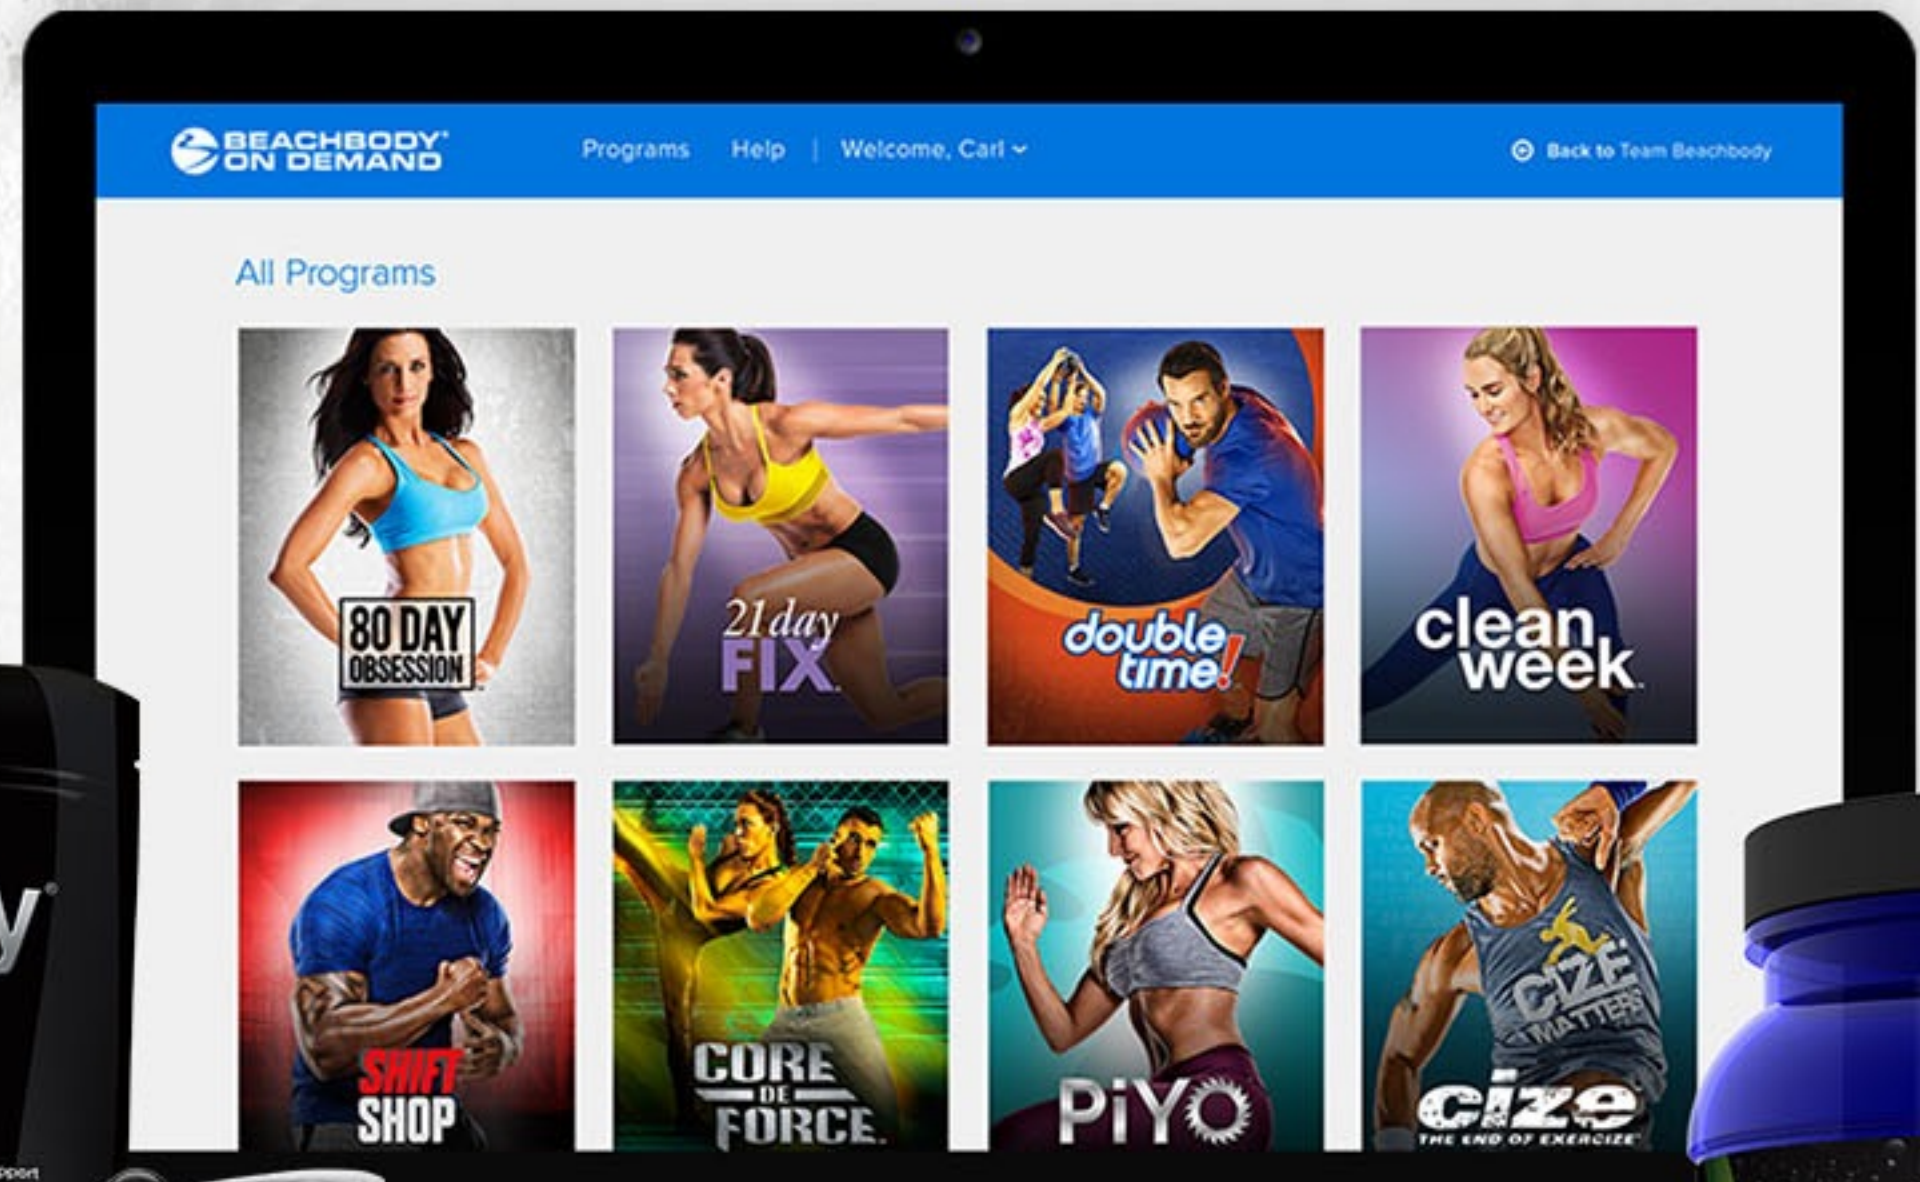

Intro Guide + Calendar

Portion-Control Containers

Program Equipment
(loops & slides)

\$59.95 USD
RETAIL PRICE

80 DAY OBSESSION™

80 Day Obsession "Combo" Challenge Pack

PHASE 1														PHASE 2														PHASE 3														PEAK WEEK													
Day	Mon	Tue	Wed	Thu	Fri	Sat	Sun	Day	Mon	Tue	Wed	Thu	Fri	Sat	Sun	Day	Mon	Tue	Wed	Thu	Fri	Sat	Sun	Day	Mon	Tue	Wed	Thu	Fri	Sat	Sun																								
PREP	DAY 1	DAY 2	DAY 3	DAY 4	DAY 5	DAY 6	DAY 7	DAY 8	DAY 9	DAY 10	DAY 11	DAY 12	DAY 13	DAY 14	DAY 15	DAY 16	DAY 17	DAY 18	DAY 19	DAY 20	DAY 21	DAY 22	DAY 23	DAY 24	DAY 25	DAY 26	DAY 27	DAY 28	DAY 29	DAY 30	DAY 31	DAY 32	DAY 33	DAY 34	DAY 35	DAY 36	DAY 37	DAY 38	DAY 39	DAY 40	DAY 41	DAY 42	DAY 43	DAY 44	DAY 45	DAY 46	DAY 47	DAY 48	DAY 49	DAY 50	DAY 51	DAY 52			